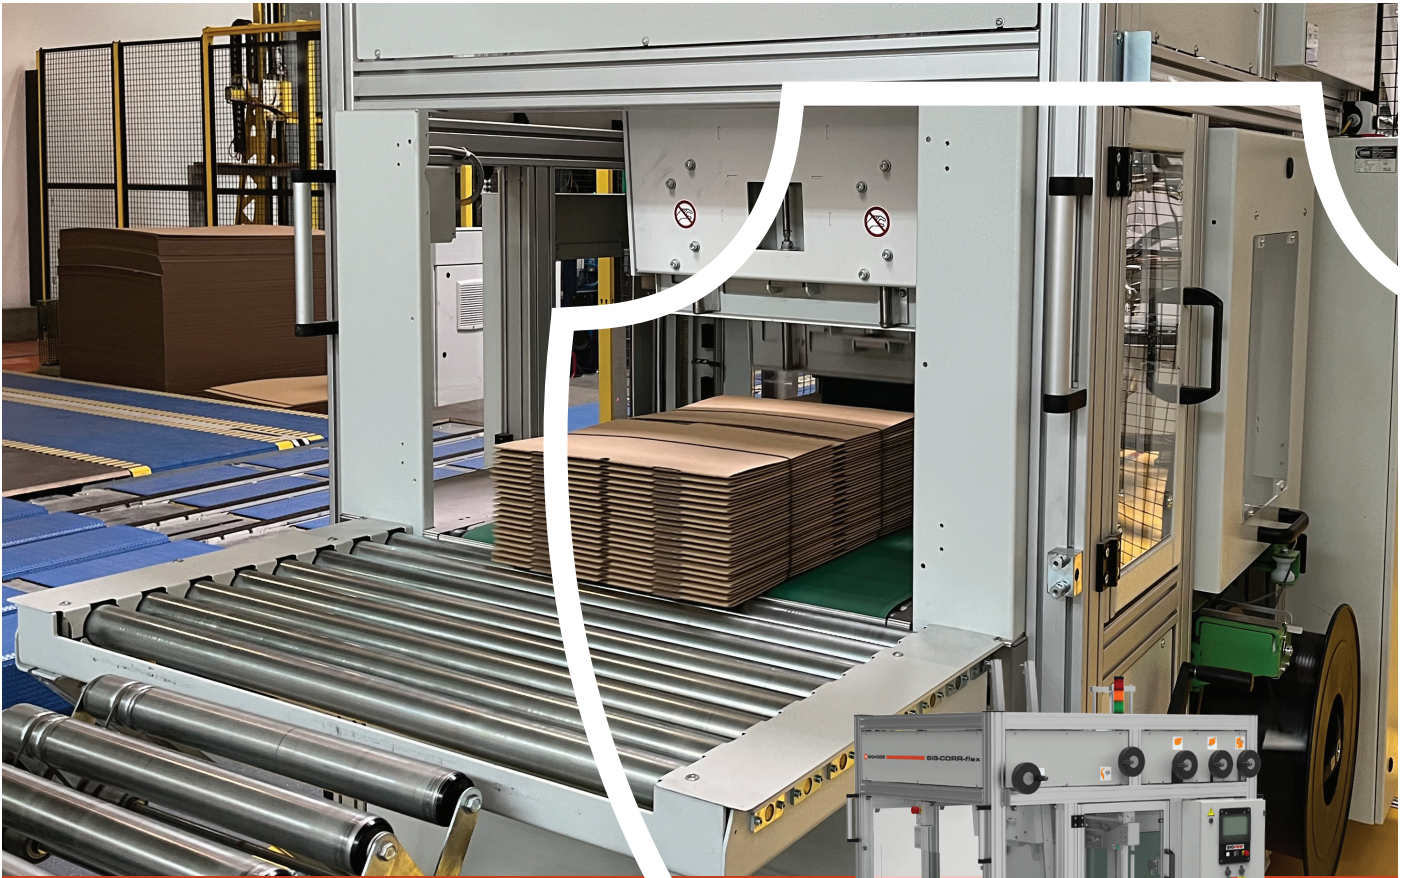

## SIG-CORR flex

Squaring and strapping/  
banding for specialty-glued  
cartons

### High-speed Bundling

Up to 30 bundles per minute and automatic refeed to maximize production capacity.

### Versatile Production

Strapping and banding in one machine enhances production for future demands.